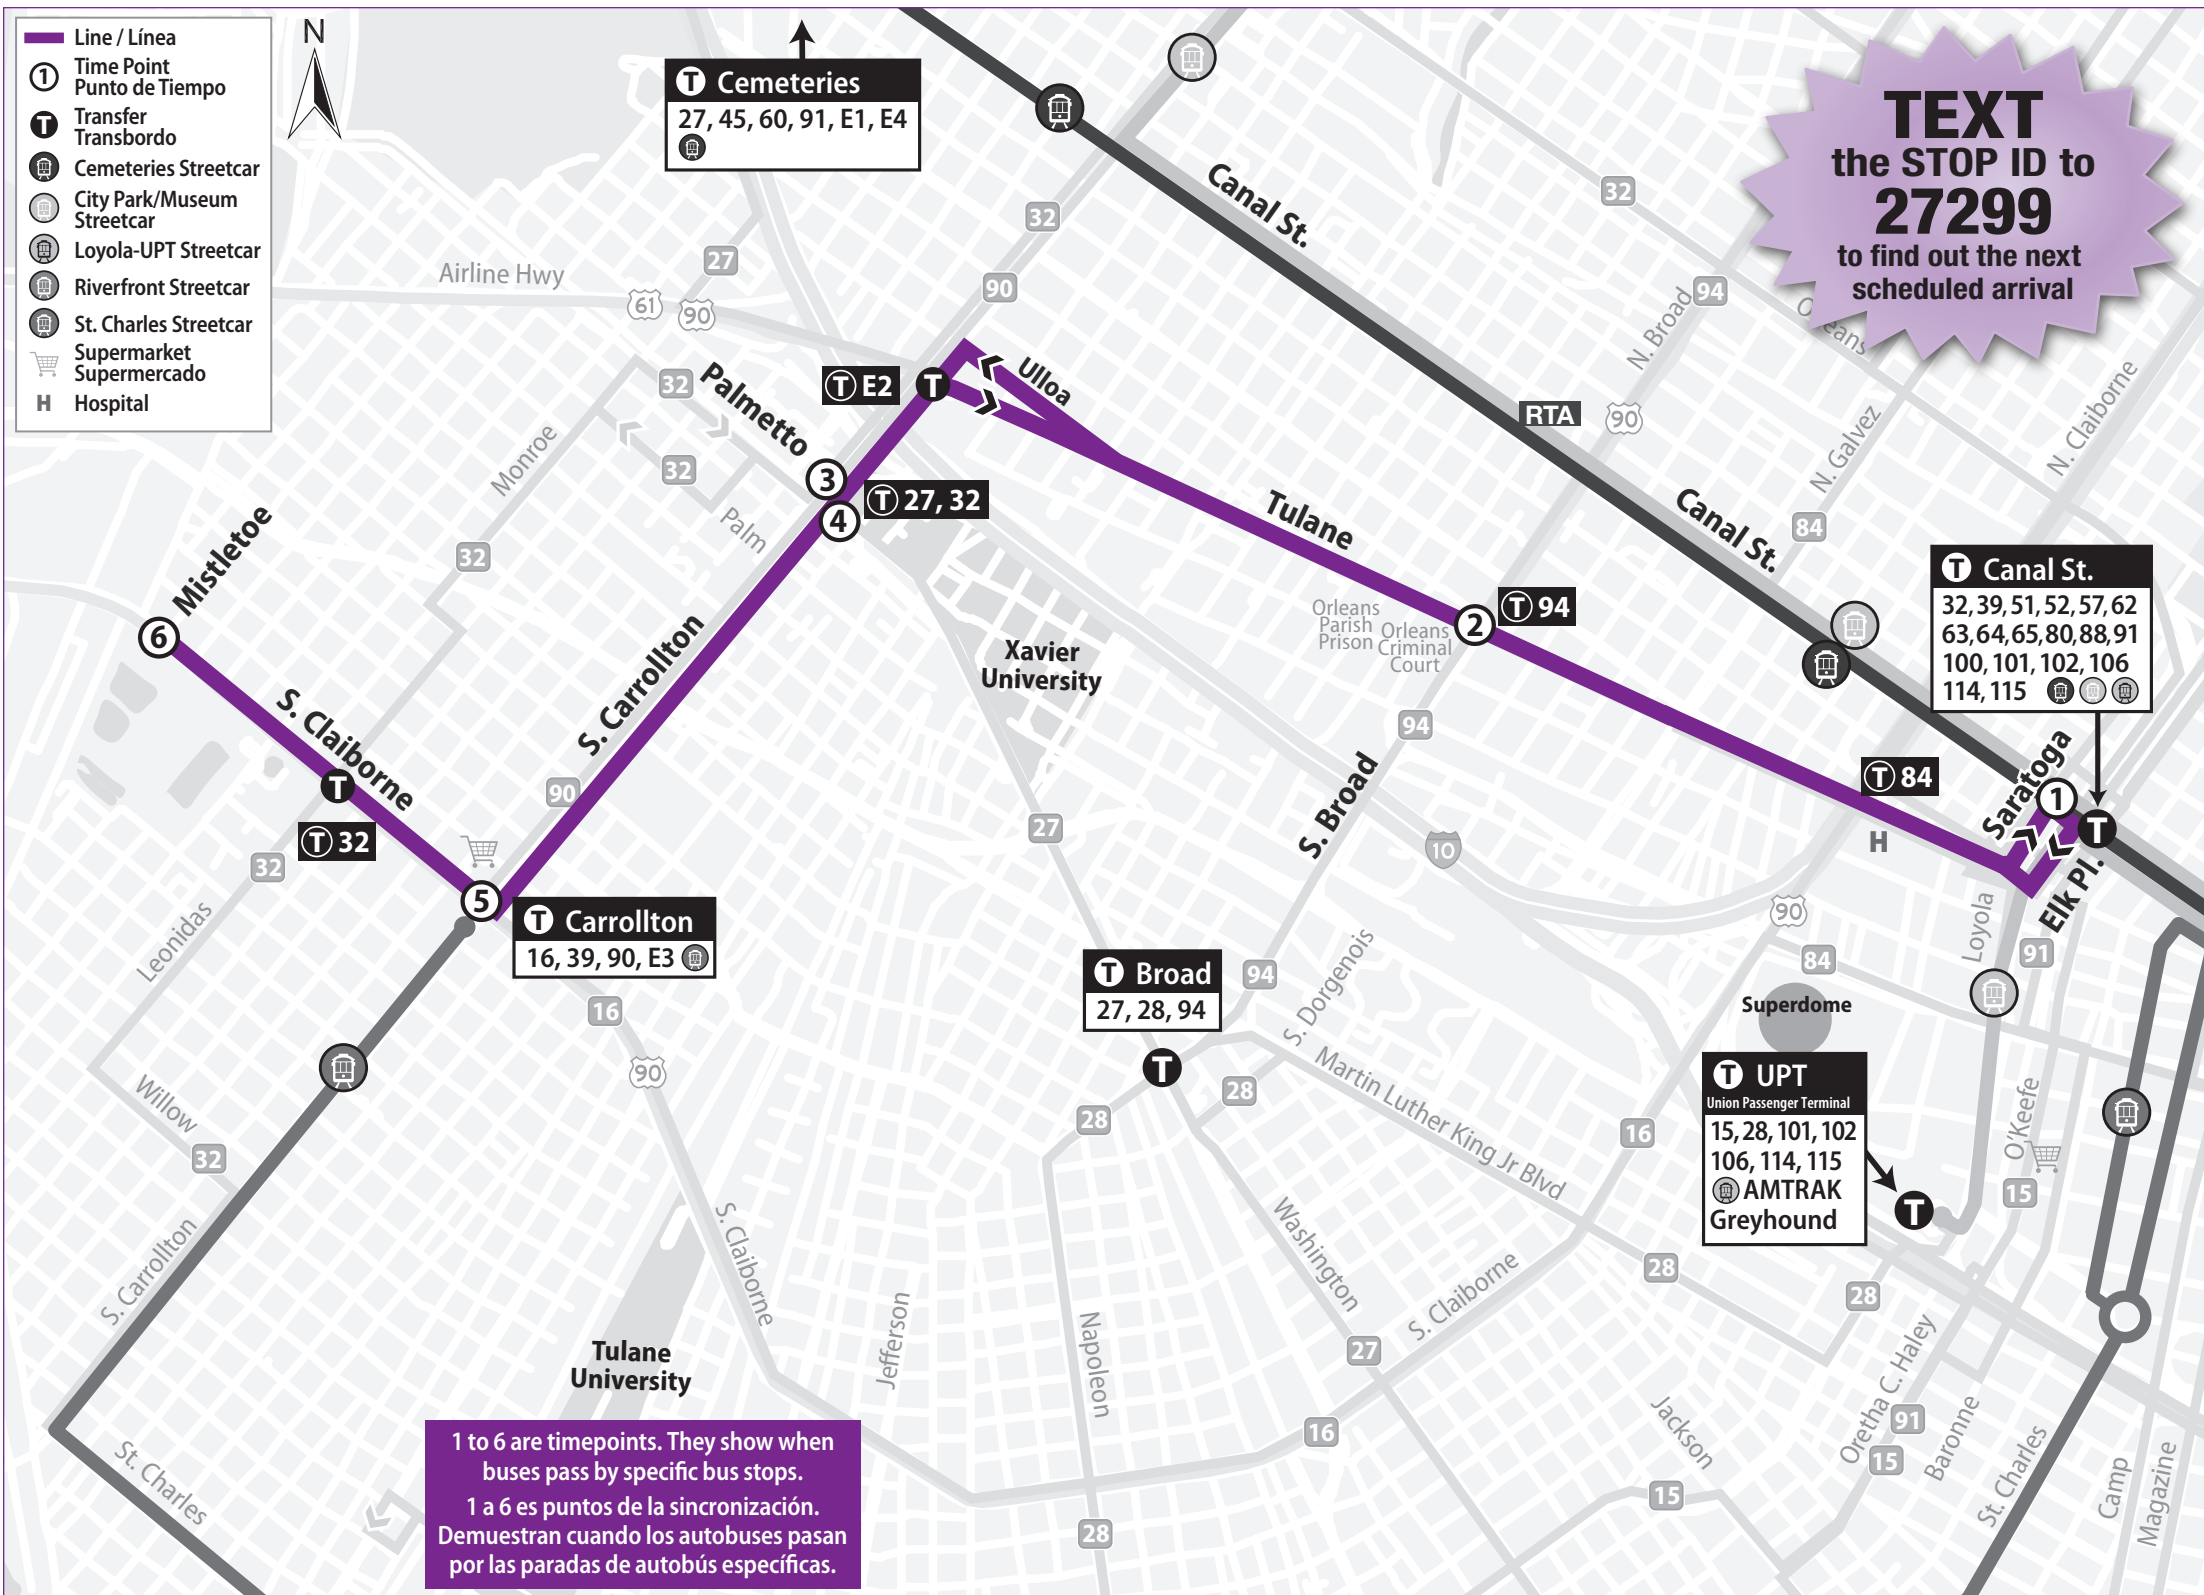

Address

A. Phillip Randolph Facility, 2817 Canal Street, New Orleans, LA 70119
 Nearest Canal Streetcar Stop – White Street. Nearest Bus Stop – Line 94 – Broad at Broad and Canal.

39

Day Pass
Now Only \$3
Día Pasar
Ahora Sólo \$3

Tulane

Canal Street / Canal Streetcar / Loyola-UPT Streetcar / University Hospital / Courthouse & Jail Xavier University / Carrollton Transit Center

Weekday and Weekend Service

Effective 09/21/2014

RIDELINE
504-248-3900
www.norta.com

TEXT
the STOP ID to
27299
to find out the next
scheduled arrival

T Saratoga at Canal St.
32, 39, 51, 52, 57, 62
63, 64, 65, 80, 88, 91
100, 101, 102, 106
114, 115

T UPT
Union Passenger Terminal
15, 28, 101, 102
106, 114, 115
AMTRAK
Greyhound