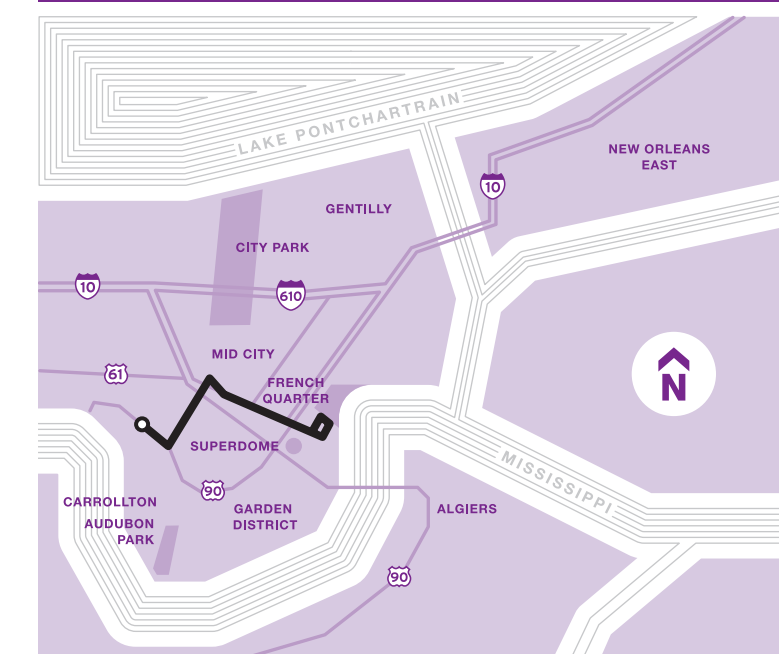

Address

A. Phillip Randolph Facility, 2817 Canal Street, New Orleans, LA 70119
 Nearest Canal Streetcar Stop – White Street. Nearest Bus Stop – Line 94 – Broad at Broad and Canal.

39

Day Pass
Now Only \$3
Día Pasar
Ahora Sólo \$3

Tulane

Canal Street / Canal Streetcar / Loyola-UPT Streetcar / University Hospital / Courthouse & Jail Xavier University / Carrollton Transit Center

Weekday and Weekend Service

Effective 09/21/2014

RIDELINE
504-248-3900
www.norta.com

TEXT
the STOP ID to
27299
to find out the next
scheduled arrival

T Saratoga at Canal St.
32, 39, 51, 52, 57, 62
63, 64, 65, 80, 88, 91
100, 101, 102, 106
114, 115

T UPT
Union Passenger Terminal
15, 28, 101, 102
106, 114, 115
AMTRAK
Greyhound

Dirección
A. Phillip Randolph Facility, 2817 Canal Street, New Orleans, LA 70119
Parada más cercana del tranvía de Canal: White Street. Parada más cercana de autobús: Línea 94 - Broad en Broad y Canal.