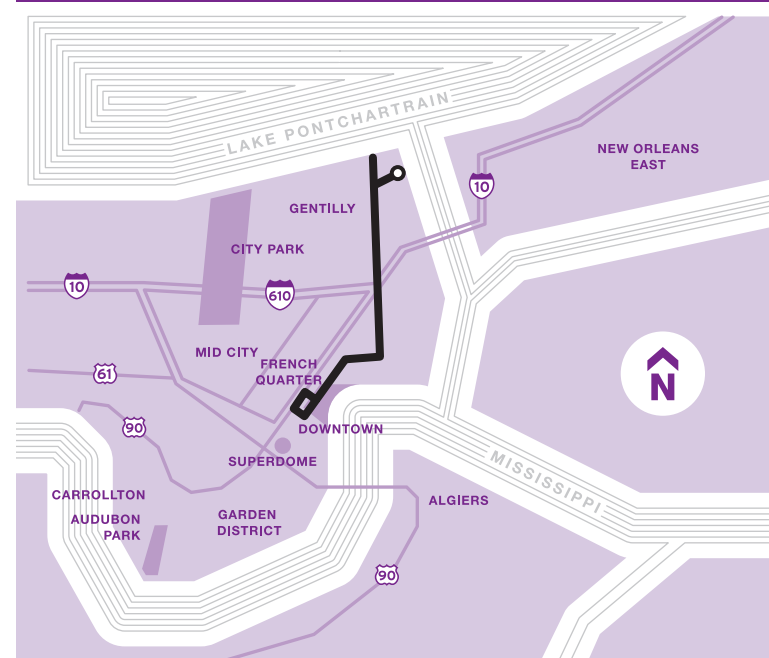

Address

A. Phillip Randolph Facility, 2817 Canal Street, New Orleans, LA 70119
 Nearest Canal Streetcar Stop – White Street. Nearest Bus Stop – Line 94 – Broad at Broad and Canal.

More Weekday trips

Más viajes durante los días de semana

Franklin

Canal Street / Canal Streetcar
 Loyola-UPT Streetcar / Lakefront Arena
 Southern University of New Orleans

Weekday and Weekend Service

Effective **09/21/2014**

RIDELINE
504-248-3900
www.norta.com

SUNO Park Campus	SUNO Lake Campus	Franklin at UNO Arena	Franklin at Gentilly	Franklin at N. Galvez	St. Claude at Elysian Fields	S. Rampart at Canal St.
①	②	③	④	⑤	⑥	⑦
-	-	-	5:36	5:41	5:46	5:57
6:00	6:03	6:06	6:14	6:19	6:24	6:34
6:32	6:35	6:38	6:46	6:51	6:56	7:06
6:56	6:59	7:02	7:10	7:15	7:20	7:30
7:20	7:23	7:26	7:34	7:39	7:44	7:54
7:44	7:47	7:50	7:58	8:03	8:08	8:18
8:08	8:11	8:14	8:22	8:27	8:32	8:42
8:32	8:35	8:38	8:46	8:51	8:56	9:06
8:56	8:59	9:02	9:10	9:15	9:20	9:30
9:20	9:23	9:26	9:34	9:39	9:44	9:54
9:44	9:47	9:50	9:58	10:03	10:08	10:18
10:20	10:23	10:26	10:34	10:39	10:44	10:54
10:56	10:59	11:02	11:10	11:15	11:20	11:30
11:32	11:35	11:38	11:46	11:51	11:56	12:06p
12:08	12:11	12:14	12:22	12:27	12:32	12:42
12:44	12:47	12:50	12:58	1:03	1:08	1:18
1:20	1:23	1:26	1:34	1:39	1:44	1:54
1:56	1:59	2:02	2:10	2:15	2:20	2:30
2:32	2:35	2:38	2:46	2:51	2:56	3:06
2:56	2:59	3:02	3:10	3:15	3:20	3:30
3:20	3:23	3:26	3:34	3:39	3:44	3:54
3:44	3:47	3:50	3:58	4:03	4:08	4:18
4:08	4:11	4:14	4:22	4:27	4:32	4:42
4:32	4:35	4:38	4:46	4:51	4:56	5:06
4:56	4:59	5:02	5:10	5:15	5:20	5:30
5:20	5:23	5:26	5:34	5:39	5:44	5:54
5:44	5:47	5:50	5:58	6:03	6:08	6:18
6:08	6:11	6:14	6:22	6:27	6:32	6:42
6:32	6:35	6:38	E 6:41	-	-	-
6:56	6:59	7:02	E 7:05	-	-	-
7:14	7:17	7:20	7:28	7:33	7:38	7:48
8:39	8:42	8:45	8:53	8:58	9:03	9:13
9:47	9:50	9:53	10:01	10:06	10:11	10:21
10:56	10:59	11:02	11:10	11:15	11:20	11:30
12:02a	12:05	12:08	E 12:11	-	-	-