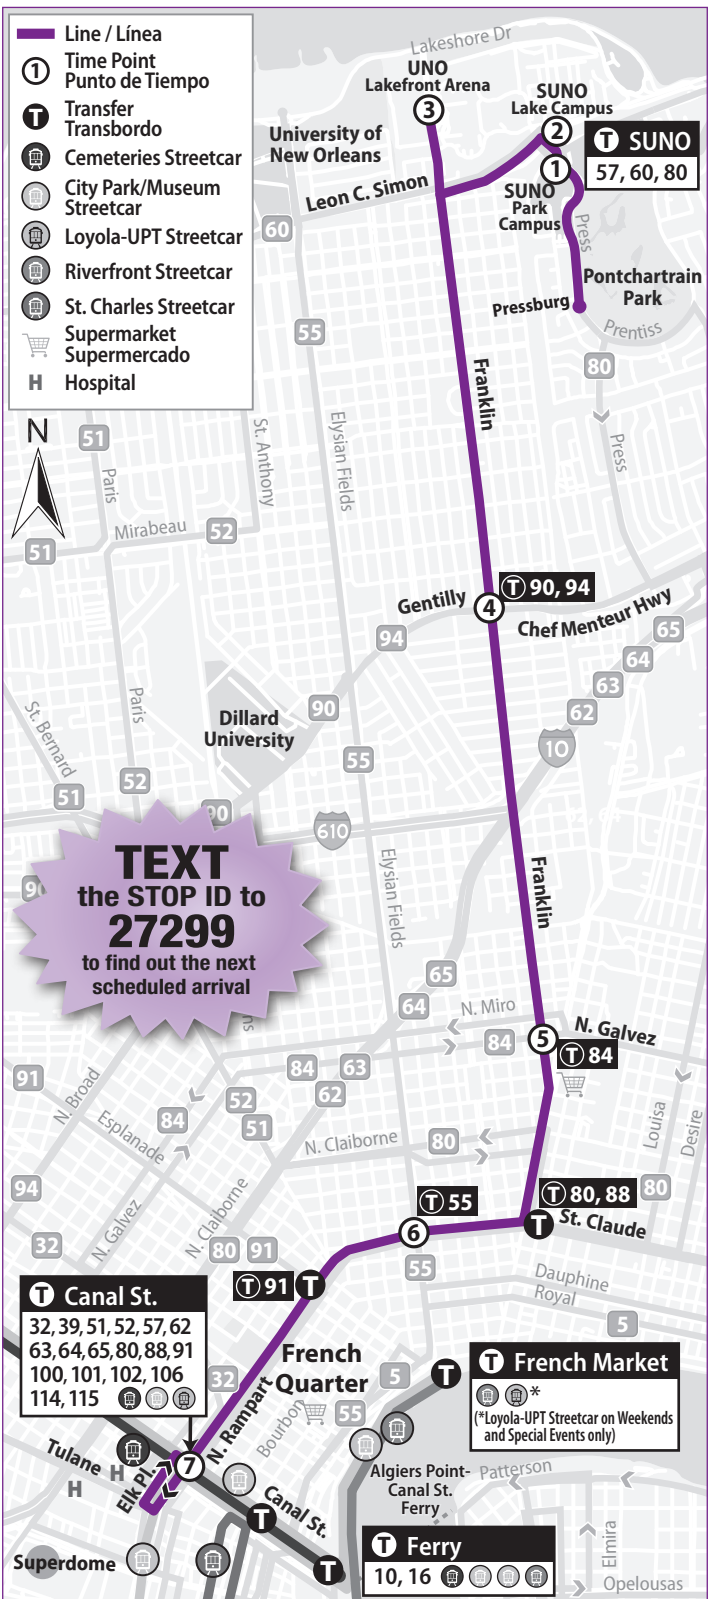

Address

A. Phillip Randolph Facility, 2817 Canal Street, New Orleans, LA 70119
 Nearest Canal Streetcar Stop – White Street. Nearest Bus Stop – Line 94 – Broad at Broad and Canal.

More Weekday trips

Más viajes durante los días de semana

Franklin

Canal Street / Canal Streetcar
 Loyola-UPT Streetcar / Lakefront Arena
 Southern University of New Orleans

Weekday and Weekend Service

Effective **09/21/2014**

RIDELINE
504-248-3900
www.norta.com

SUNO Park Campus	SUNO Lake Campus	Franklin at UNO Arena	Franklin at Gentilly	Franklin at N. Galvez	St. Claude at Elysian Fields	S. Rampart at Canal St.
①	②	③	④	⑤	⑥	⑦
-	-	-	5:36	5:41	5:46	5:57
6:00	6:03	6:06	6:14	6:19	6:24	6:34
6:32	6:35	6:38	6:46	6:51	6:56	7:06
6:56	6:59	7:02	7:10	7:15	7:20	7:30
7:20	7:23	7:26	7:34	7:39	7:44	7:54
7:44	7:47	7:50	7:58	8:03	8:08	8:18
8:08	8:11	8:14	8:22	8:27	8:32	8:42
8:32	8:35	8:38	8:46	8:51	8:56	9:06
8:56	8:59	9:02	9:10	9:15	9:20	9:30
9:20	9:23	9:26	9:34	9:39	9:44	9:54
9:44	9:47	9:50	9:58	10:03	10:08	10:18
10:20	10:23	10:26	10:34	10:39	10:44	10:54
10:56	10:59	11:02	11:10	11:15	11:20	11:30
11:32	11:35	11:38	11:46	11:51	11:56	12:06p
12:08	12:11	12:14	12:22	12:27	12:32	12:42
12:44	12:47	12:50	12:58	1:03	1:08	1:18
1:20	1:23	1:26	1:34	1:39	1:44	1:54
1:56	1:59	2:02	2:10	2:15	2:20	2:30
2:32	2:35	2:38	2:46	2:51	2:56	3:06
2:56	2:59	3:02	3:10	3:15	3:20	3:30
3:20	3:23	3:26	3:34	3:39	3:44	3:54
3:44	3:47	3:50	3:58	4:03	4:08	4:18
4:08	4:11	4:14	4:22	4:27	4:32	4:42
4:32	4:35	4:38	4:46	4:51	4:56	5:06
4:56	4:59	5:02	5:10	5:15	5:20	5:30
5:20	5:23	5:26	5:34	5:39	5:44	5:54
5:44	5:47	5:50	5:58	6:03	6:08	6:18
6:08	6:11	6:14	6:22	6:27	6:32	6:42
6:32	6:35	6:38	E 6:41	-	-	-
6:56	6:59	7:02	E 7:05	-	-	-
7:14	7:17	7:20	7:28	7:33	7:38	7:48
8:39	8:42	8:45	8:53	8:58	9:03	9:13
9:47	9:50	9:53	10:01	10:06	10:11	10:21
10:56	10:59	11:02	11:10	11:15	11:20	11:30
12:02a	12:05	12:08	E 12:11	-	-	-